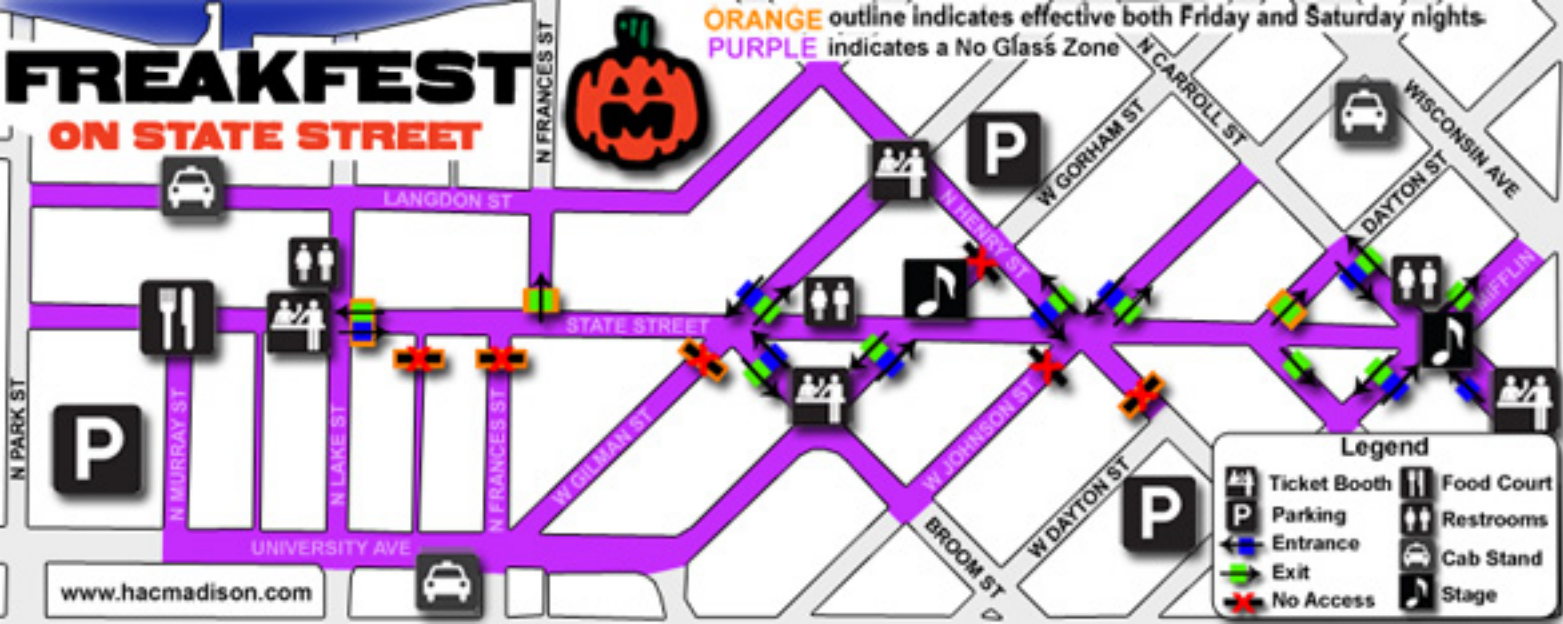

FREAKFEST

ON STATE STREET

ORANGE outline indicates effective both Friday and Saturday nights
PURPLE indicates a No Glass Zone

Legend	
	Ticket Booth
	Parking
	Entrance
	Exit
	No Access
	Food Court
	Restrooms
	Cab Stand
	Stage