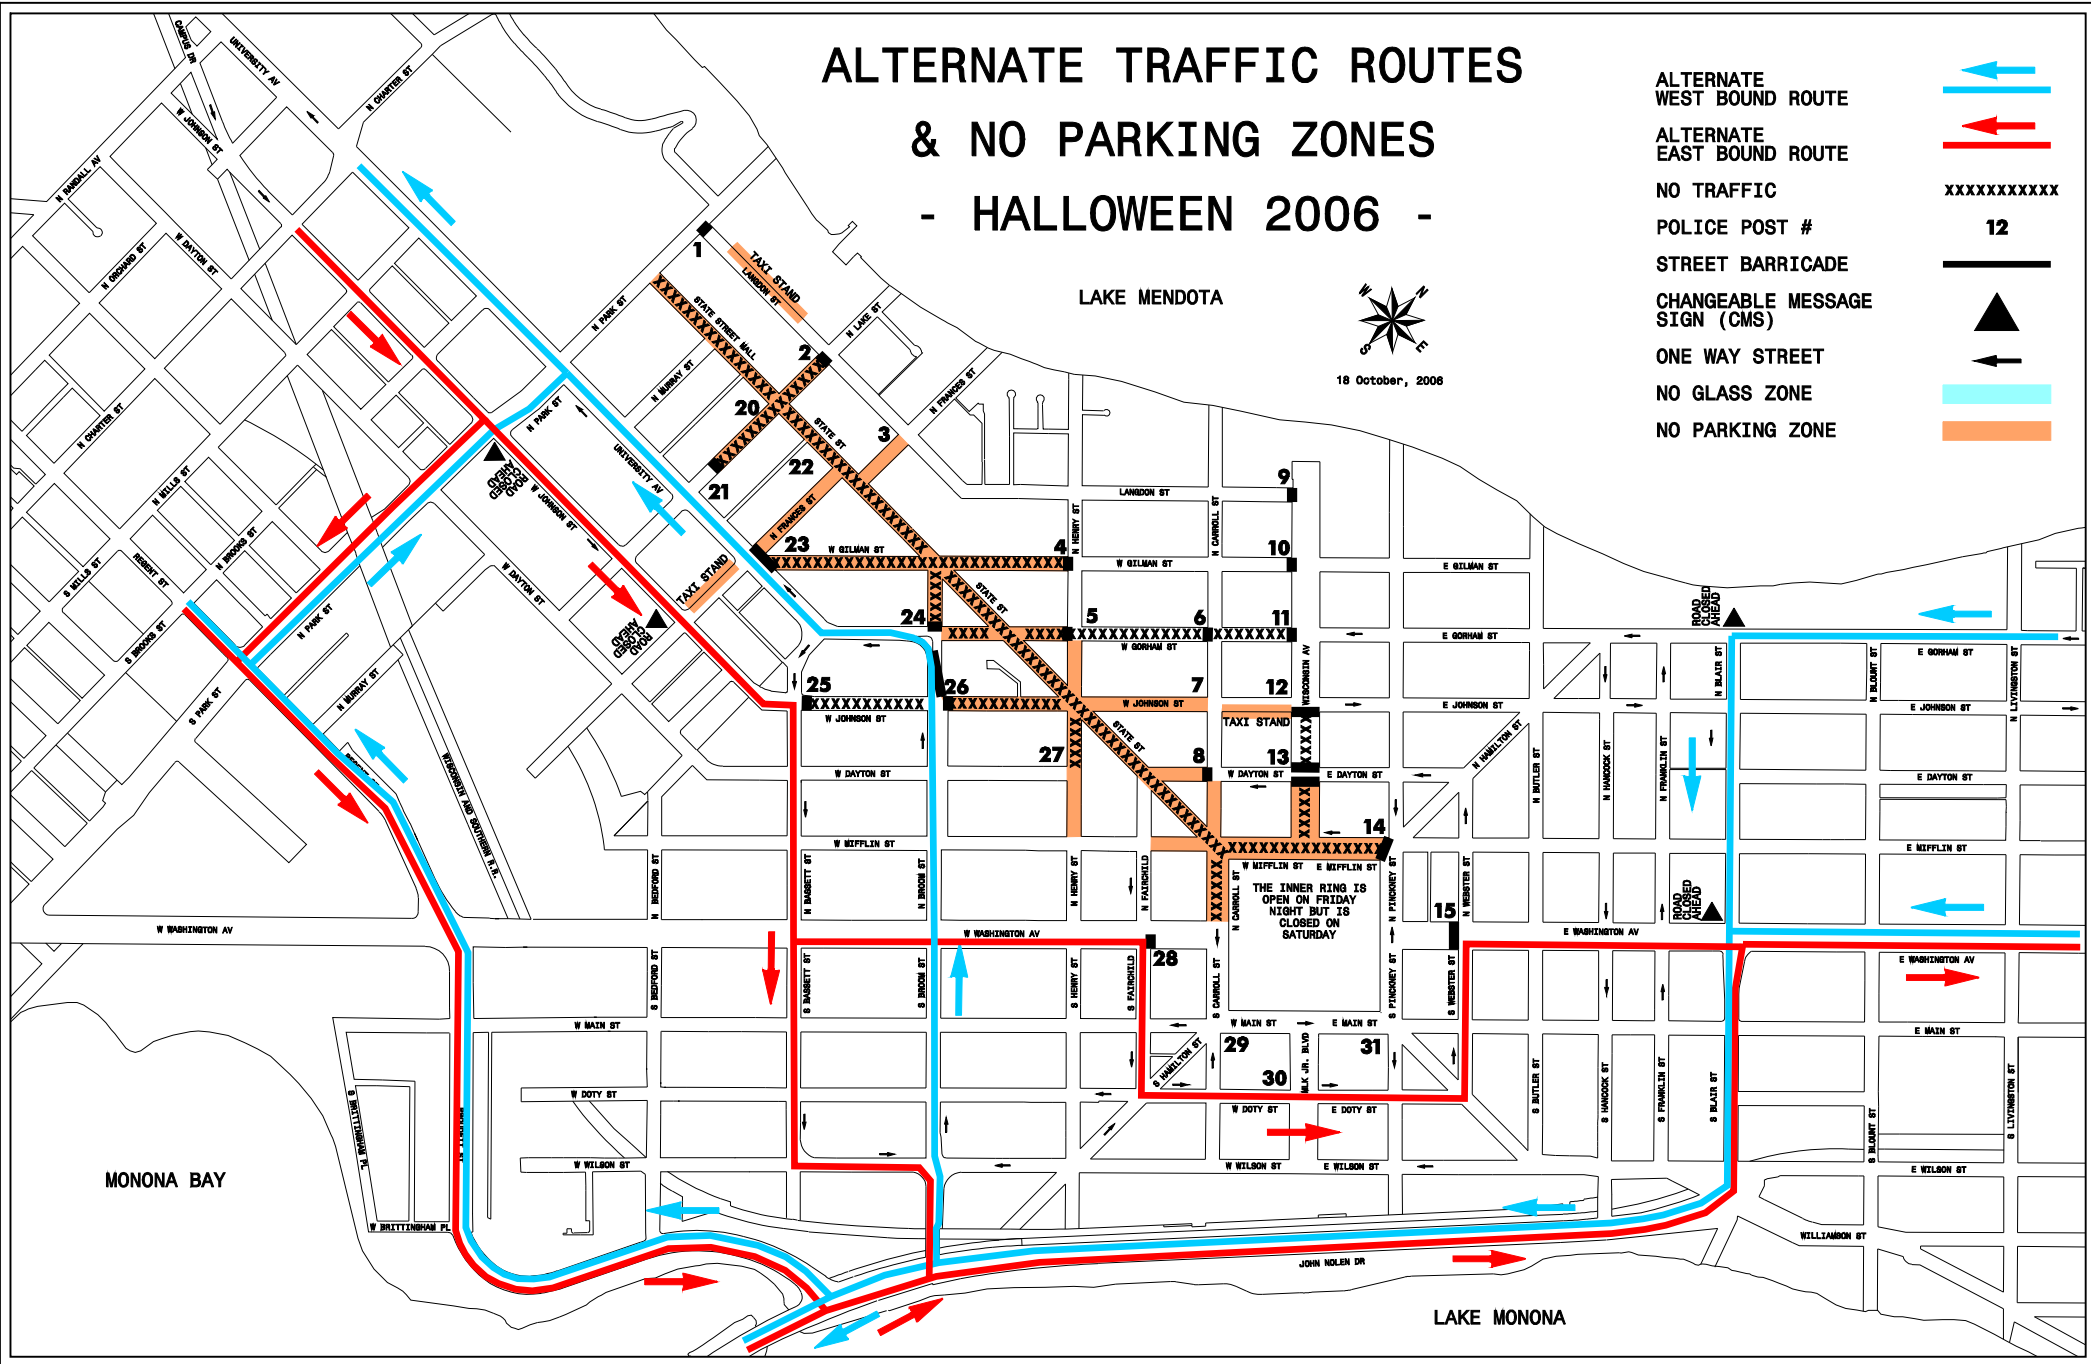

ALTERNATE TRAFFIC ROUTES & NO PARKING ZONES - HALLOWEEN 2006 -

LAKE MENDOTA

18 October, 2006

ALTERNATE WEST BOUND ROUTE

ALTERNATE EAST BOUND ROUTE

NO TRAFFIC

POLICE POST #

12

STREET BARRICADE

CHANGEABLE MESSAGE SIGN (CMS)

ONE WAY STREET

NO GLASS ZONE

NO PARKING ZONE

MONONA BAY

LAKE MONONA